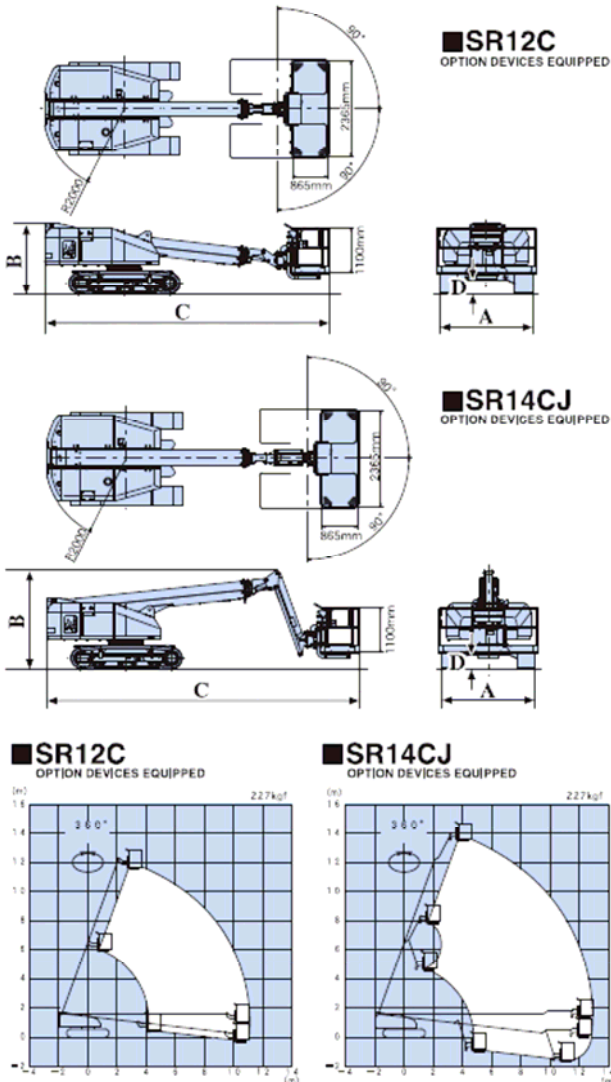

SKYMASTER

SR12C

SR14CJ

AICHI GLOBAL SERIES BOOM LIFTS

1

COMPACT BODY

SKYMASTER SR12C &SR14CJ provide low and short dimensions in stowed position. This compact style allows high maneuverability and efficient transportation.

2

WIDE WORKING RANGE

Maximum horizontal outreach and boom fold down position provide wide working range with 3 stage telescopic booms and fly jib.

3

SIMPLE & SMOOTH OPERATION SYSTEM

Individual proportional control levers provide smooth operation.

Photo: Upper control box

Photo: Stowed Style (SR14CJ)
Courtesy of Crane.Market

[CAUTION]
ALL PHOTOS: SR14CJ
OPTION DEVICES EQUIPPED,
STANDARD PAINTING COLOR

4

IMPROVED SERVICE ABILITY OF MAINTENANCE

THE LARGE INSPECTION COVER

It can provide efficient comfortable inspection environment.

PULL-OUT CABLE SYSTEM

Internal hoses and cables can be pulled out by cartridge

DIMENSIONS

MAJOR SPECIFICATIONS

●MODEL		SR12C	SR14CJ
Model		SR12C	SR14CJ
●BASKET			
Basket Capacity	6ft	250kg	
	8ft	227kg	
Basket Height		11.7m	13.6m
Basket Outreach		10.9m	12.7m
Basket Size	6ft	1.76m×0.72m×1.1m	
	8ft	2.36m×0.86m×1.1m	
Basket Rotator		180degree	
●BOOM			
Type		3 stage synchronized telescopic action	
Boom Length		5.24m—11.29m	
Extension Speed		30s	
Retraction Speed		25s	
Boom Angle		-7~70degree	
Elevation Speed		45s	
●FLY JIB ARTICULATION			
Length		-	1.75m
Articulating Angle		-	-70~60degree
Elevation Speed (up)		-	25s
Elevation Speed (down)		-	20s
●ROTATION DEVICE			
Angle		360degrees (continuous)	
Speed		30s (360degree)	
●TRAVEL DEVICE			
Speed (Max)		2.6km/h (Stowed) 0.8km/h (Lifted)	
Gradeability		57.7% (30degrees)	
●DIMENSION			
A Overall Width		2,30m	
B Overall Height		1.72m	2.44m
C Overall Length		6.86m	7.55m
D Ground Clearance		335mm	
Vehicle Weight		7,675kg	8,510kg
●POWER SOURCE			
Engine		YANMAR 4TNV88 (Diesel)	
Fuel Tank Capacity		120L	
Hydraulic Tank Capacity		200L	
●OPTIONAL EQUIPMENTS			
8feet basket			