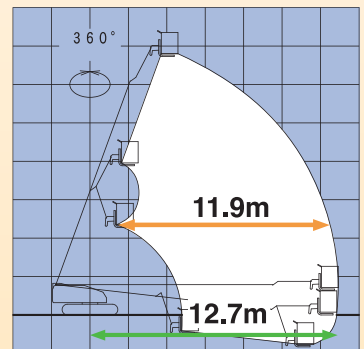

SKYMASTER

SR12C

SR14CJ

AICHI GLOBAL SERIES BOOM LIFTS

1

COMPACT BODY

SKYMASTER SR12C &SR14CJ provide low and short dimensions in stowed position. This compact style allows high maneuverability and efficient transportation.

2

WIDE WORKING RANGE

Maximum horizontal outreach and boom fold down position provide wide working range with 3 stage telescopic booms and fly jib.

3

SIMPLE & SMOOTH OPERATION SYSTEM

Individual proportional control levers provide smooth operation.

[CAUTION]
ALL PHOTOS: SR14CJ
OPTION DEVICES EQUIPPED,
STANDARD PAINTING COLOR